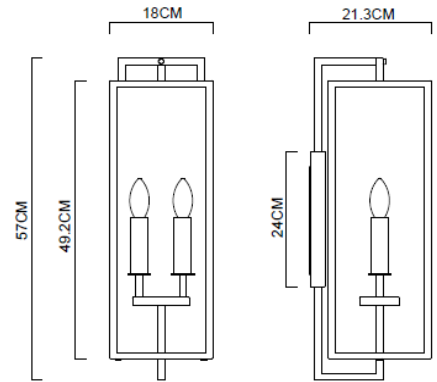

Specification Sheet

Picture:

Product size:

Name: ----- Cologne Big Wall Lamp
Code: ----- 1905
Finish: ----- Polished/ Textured Black
Main Material: --- Stainless steel
Shade Material: -- Stainless steel + Clear Glass

Lamp Source: E14

Wattage: 2 x Max 40 W

Input Voltage: 220~240 V 50Hz/60Hz

Lumen: lm

Switch: Na

Energy Efficiency Class:

Plug: Na

Specification:

Inner Box:

Gross Weight: KGS

275*250*670(mm) 1pc

Net Weight: KGS

Outer Carton:

570*520*700(mm) 4pcs

Cable Length / Terminal Block:

Installation Instruction: