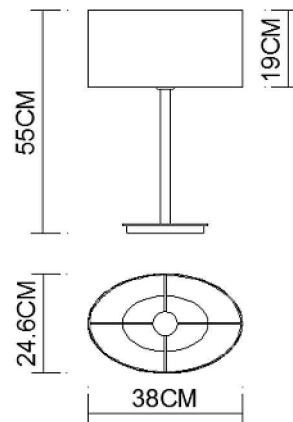

Specification Sheet

Picture:

Product size:

Name: ----- Level Oval Table Lamp
Code: ----- 4326
Finish: ----- Polished
Main Material: --- Stainless steel
Shade Material: -- Fabric+PVC

Lamp Source: E27

Wattage: 1x60W / 1x12W

Input Voltage: 220~240 V

Lumen: 540 lm

Switch: In-line Switch

Energy Efficiency Class:

Plug: EU

Specification:

Inner Box:

405*270*465(mm) 1pc

Gross Weight: KGS

Net Weight: KGS

Outer Carton:

825*555*960(mm) 8pcs

Installation Instruction: