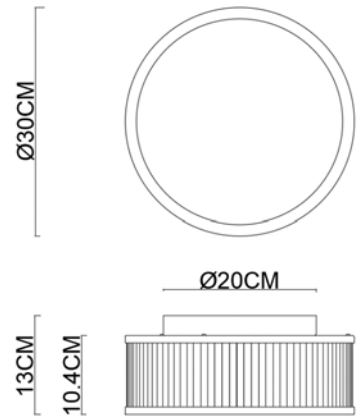

Specification Sheet

Picture:

Name: ----- Cool
Code: ----- 3868
Finish: ----- Polished
Main Material: --- Stainless steel
Shade Material: -- Clear Glass

Product size:

Lamp Source: LED

Wattage: 1x14W

Input Voltage: 220~240 V 50Hz/60Hz

Lumen: 1185 lm

Switch: Na

CRI: 80

Plug: Na

Color Temperature: 3000K

Energy Efficiency Class: A⁺⁺ A⁺ A

Specification:

Inner Box:

Gross Weight: KGS

360x360x190(mm) 1pc

Net Weight: 3.3 KGS

Outer Carton:

740*740*405(mm) 8pcs

Cable Length / Terminal Block:

Installation Instruction: