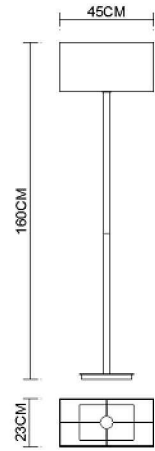

Specification Sheet

Picture:

Product size:

Name: ----- Level Rectangular Floor Lamp
Code: ----- 5455
Finish: ----- Polished
Main Material: --- Stainless steel
Shade Material: -- Fabric+PVC

Lamp Source: E27

Wattage: 1x60W / 1x12W

Input Voltage: 220~240 V

Lumen: 540 lm

Switch: Foot switch

Energy Efficiency Class:

Plug: EU

Specification:

Inner Box:

350*265*800(mm) 1pc

Gross Weight: KGS

Net Weight: KGS

Outer Carton:

550*365*800(mm) 2pcs

Installation Instruction: