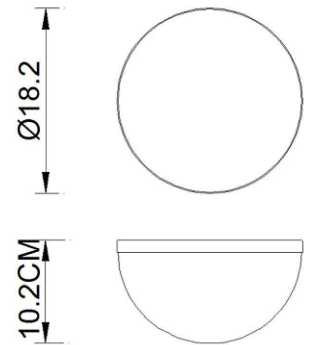

# Specification Sheet

Picture:

Product size:

Name: ----- Island Mini Ceiling Lamp

Code: ----- 3221

Finish: ----- Polished+Opal

Main Material: --- Stainless steel

Shade Material: -- Opal Glass

Inner Box:

Gross Weight: 8.4KGS

235\*235\*160(mm) 1pc

Net Weight: 5.6KGS

Outer Carton:

485\*485\*345(mm) 8pcs

Cable Length / Terminal Block:

Installation Instruction: