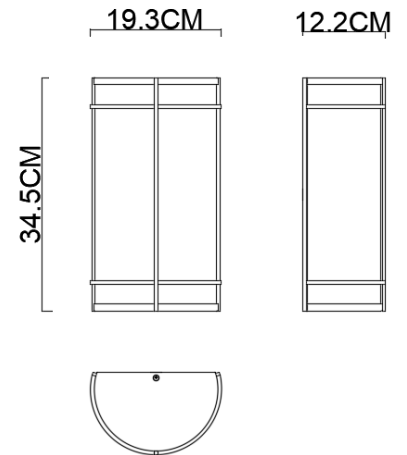

Specification Sheet

Picture:

Product size:

Name: ----- Watcher A
Wall Lamp
Code: ----- 1860
Finish: ----- Polished/
Textured Black
Main Material: --- Stainless steel
Shade Material: -- Stainless steel
+Clear Glass

Inner Box:

Gross Weight: KGS

270*200*430(mm) 1pc

Net Weight: 2.4 KGS

Outer Carton:

560*420*460(mm) 4pcs

Cable Length / Terminal Block:

Installation Instruction: