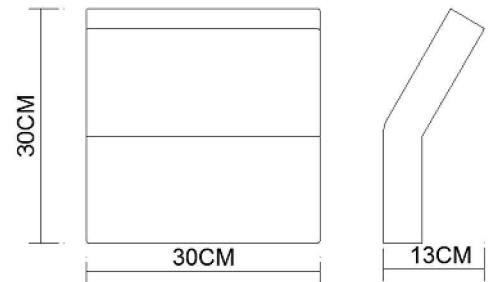

# Specification Sheet

Picture:

Name: ----- Cliff Large Plaster Wall Lamp

Code: ----- 1282

Finish: ----- White

Main Material: --- Plaster+Steel

Shade Material: -- Plaster

Product size:

Inner Box:

Gross Weight: 11KGS

385\*275\*400(mm) 1pc

Net Weight: 7.2KGS

Outer Carton:

570\*400\*425(mm) 2pcs

Cable Length / Terminal Block:

Installation Instruction: