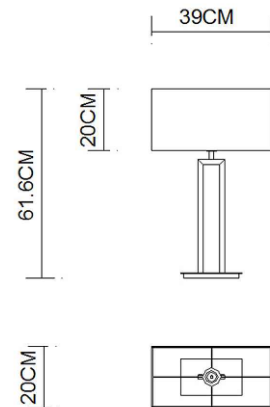

Specification Sheet

Picture:

Name: ----- Cornerstone
Table Lamp
Code: ----- 4368
Finish: ----- Polished
Main Material: ---- Stainless steel
Shade Material: -- Fabric+PVC

Product size:

Lamp Source: E27

Wattage:  1x60W /  1x12W

Input Voltage: 220~240 V

Lumen: 540lm

Switch: In-line Switch

Energy Efficiency Class:

Plug: Eu

Specification:

Inner Box:

Gross Weight: 18.9KGS

425*235*540(mm) 1pc

Net Weight: 10.8KGS

Outer Carton:

880*500*570(mm) 4pcs

Installation Instruction: