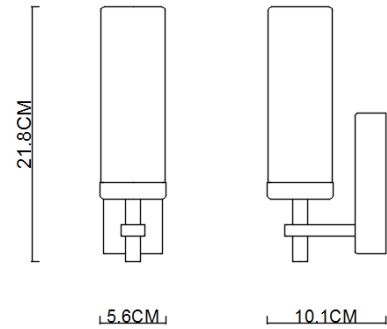

Specification Sheet

Picture:

Product size:

Name: ----- Cocktail Wall Lamp
Code: ----- 1824
Finish: ----- Polished
Main Material: --- Stainless steel
+ Opal Glass
Shade Material: -- Opal Glass

Lamp Source: LED

Wattage:  1X6W

Input Voltage: 220~240 V

Lumen: 550 lm

Switch: Na

Energy Efficiency Class: A

Plug: Na

Specification:

IP44

Inner Box:

255*80*225(mm) 1pc

Gross Weight: KGS

Net Weight: KGS

Outer Carton:

520*270*480(mm) 12pcs

Cable Length / Terminal Block:

Installation Instruction:

size: 80*52*21