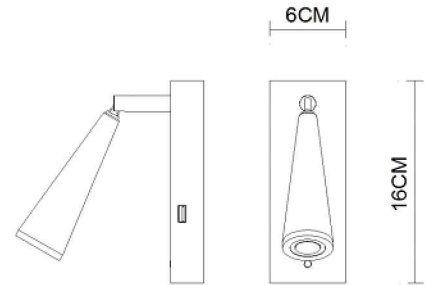

# Specification Sheet

Picture:

Product size:

Name: ----- Bell Large Slope Wall Lamp+USB  
Code: ----- 1630  
Finish: ----- Polished  
Main Material: --- Stainless steel + Aluminium  
Shade Material: -- Aluminium

Lamp Source: LED  
Wattage:  1x3W  
Input Voltage: 220~240 V  
Lumen: 160 lm  
Switch: Micro Switch  
Energy Efficiency Class: A  
Plug: Na  
OUTPUT:5V\_\_1A

Specification:

Inner Box: Gross Weight: KGS  
140\*110\*210(mm) 1pc  
Net Weight: KGS  
Outer Carton:  
300\*240\*450(mm) 8pcs