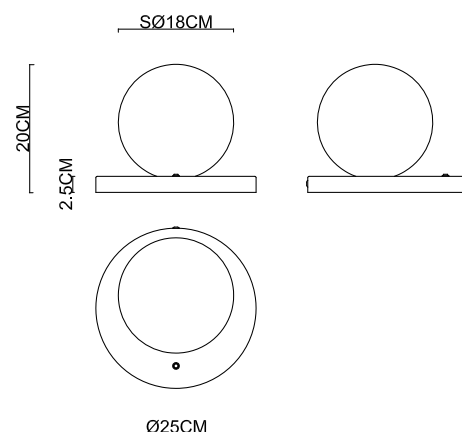

# Specification Sheet

Picture:

Gold Brushed

Polished

Copper Brushed

Product size:

Name: ----- Ball 180 Table Lamp

Code: ----- 4895

Finish: ----- Gold Brushed/Polished  
/Copper Brushed  
+Texture Opal Glass

Main Material: ---Stainless steel

Shade Material:---Blown Glass

Lamp Source: LED

Wattage: 1x6W Max

Input Voltage: 220~240 V

Lumen: 550 lm

Switch: Button

CRI80 3000K Driver incl.

Plug: EU

Specification:

IP20

Inner Box:

280x280x280(mm) 1pc

Gross Weight: KGS

Net Weight: KGS

Outer Carton:

580x580x585(mm) 8pcs

Cable Length / Terminal Block:

Installation Instruction:

Europlug

PVC Cable