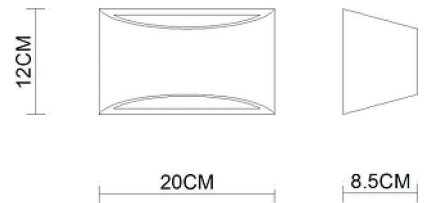

Specification Sheet

Picture:

Product size:

Name: ----- Arch Small Plaster
Wall Lamp

Code: ----- 1281

Finish: ----- White

Main Material: --- Plaster+Steel

Shade Material: -- Plaster

IP20

Inner Box:

Gross Weight: 10.3KGS

185*150*270(mm) 1pc

Net Weight: 8.8KGS

Outer Carton:

560*320*400(mm) 8pcs

Cable Length / Terminal Block: