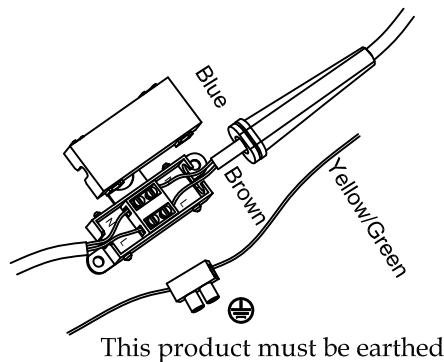

IP20

Inner Box:

170*100*130(mm) 1pc

Gross Weight: KGS

Net Weight: KGS

Outer Carton:

360*220*680(mm) 20pcs

Open the hole in the fixing board
size:3.6x9.5CM

Cable Length / Terminal Block:

Installation Instruction: