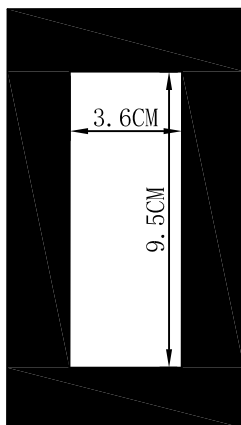

Specification Sheet

Picture:

Name: ----- Babbie Recessed Rectangular
+Knuckle Joint
Wall Lamp

Code: ----- 1755

Finish: ----- Polished+Chrome

Main Material: --- Stainless steel

Shade Material: -- Aluminium

Product size:

IP20

Inner Box:

170*100*130(mm) 1pc

Gross Weight: KGS

Net Weight: KGS

Outer Carton:

360*220*680(mm) 20pcs

Open the hole in the fixing board
size:3.6x9.5CM

Cable Length / Terminal Block:

Installation Instruction: