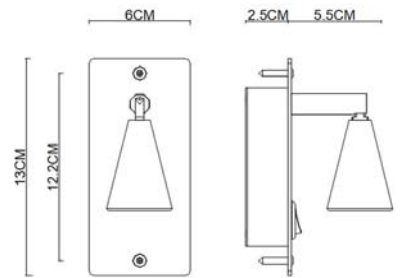

Specification Sheet

Picture:

Name: ----- Babbie Recessed Rectangular
+Knuckle Joint
Wall Lamp

Code: ----- 1755

Finish: ----- Polished+Chrome

Main Material: --- Stainless steel

Shade Material: -- Aluminium

Product size:

IP20

Inner Box:

170*100*130(mm) 1pc

Gross Weight: KGS

Net Weight: KGS

Outer Carton:

360*220*680(mm) 20pcs

Open the hole in the fixing board
size:3.6x9.5CM

Cable Length / Terminal Block:

Installation Instruction: