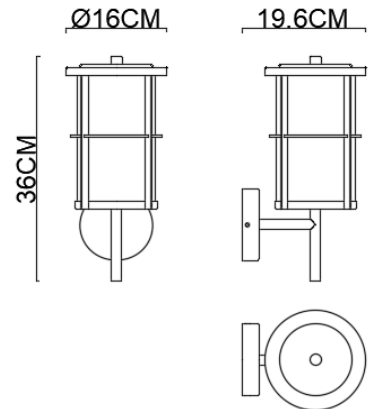

# Specification Sheet

Picture:

Product size:

Name: ----- Gazebo Round Wall Lamp  
Code: ----- 1856  
Finish: ----- Textured Black  
Main Material: --- Stainless steel  
Shade Material: -- Clear Glass

Lamp Source: E27

Specification:

Inner Box:

Gross Weight: KGS

275\*240\*440(mm) 1pc

Net Weight: 1.8 KGS

Outer Carton:

980\*570\*470(mm) 8pcs

Cable Length / Terminal Block: