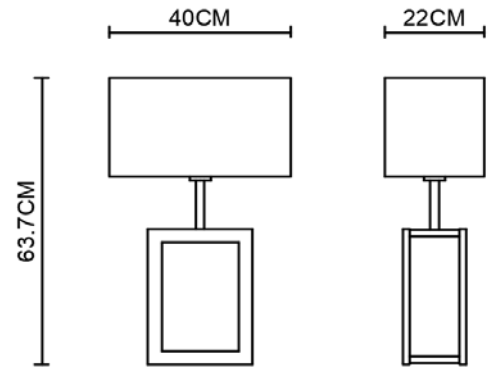

Specification Sheet

Picture:

Product size:

Name: ----- Duo Table Lamp
Code: ----- 4708
Finish: ----- Polished
Main Material: --- Stainless steel
Shade Material: -- Fabric+PVC

Lamp Source: E27

Wattage: 1x60W / 1x12W

Input Voltage: 220~240 V

Lumen: 540 lm

Switch: In-line Switch

Energy Efficiency Class:

Plug: EU

Specification:

Inner Box:

Gross Weight: KGS

460*280*550(mm) 1pc

Net Weight: KGS

Outer Carton:

580*480*580(mm) 2pcs

Installation Instruction: