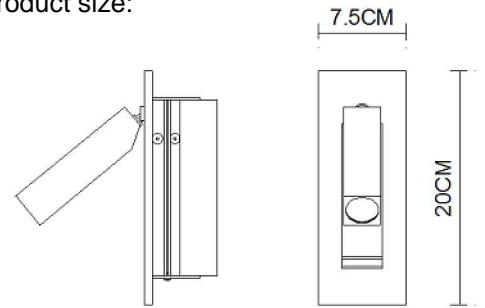

Specification Sheet

Picture:

Name: ----- Dida Recessed Wall Lamp

Code: ----- 1642

Finish: ----- Polished

Main Material: --- Stainless steel + Aluminium

Shade Material: -- Aluminium

Product size:

5.7CMx16CM Hole On The Wall

Lamp Source: LED

Wattage: ⤵ 1x3W

Input Voltage: 220~240 V

Lumen: 121 lm

Switch: Na

Energy Efficiency Class: A

Plug: Na

Specification:

IP20

Inner Box:

Gross Weight: KGS

105*105*245(mm) 1pc

Net Weight: KGS

Outer Carton:

440*230*275(mm) 8pcs

Cable Length / Terminal Block:

Installation Instruction:

5.7CMx16CM Hole On The Wall

size:75x200xH:7