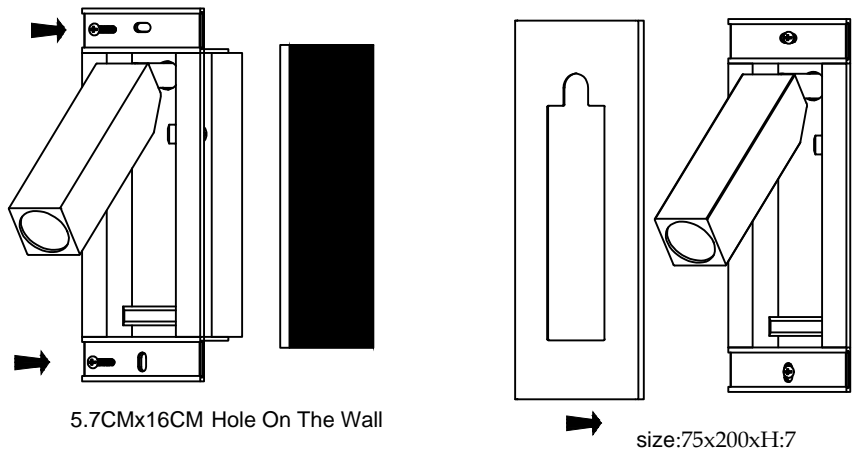

Specification Sheet

Picture:

Name: ----- Dida Recessed Wall Lamp

Code: ----- 1642

Finish: ----- Polished

Main Material: --- Stainless steel + Aluminium

Shade Material: -- Aluminium

Product size:

5.7CMx16CM Hole On The Wall

Lamp Source: LED

Wattage: ⤵ 1x3W

Input Voltage: 220~240 V

Lumen: 121 lm

Switch: Na

Energy Efficiency Class: A

Plug: Na

Specification:

IP20

Inner Box:

Gross Weight: KGS

105*105*245(mm) 1pc

Net Weight: KGS

Outer Carton:

440*230*275(mm) 8pcs

Cable Length / Terminal Block:

Installation Instruction:

5.7CMx16CM Hole On The Wall

size:75x200xH:7