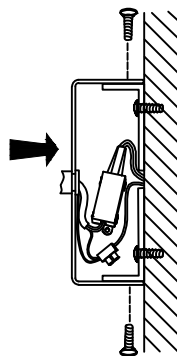

Specification Sheet

Picture:

Product size:

Name: ----- Sunday Wall Lamp
Code: ----- 1354
Finish: ----- Polished
Main Material: ---- Stainless steel
Shade Material: -- Fabric+PVC

Lamp Source: E14

Wattage: 1x40W / 1x9W

240*200*275(mm) 1pc

Net Weight: 4KGS

Outer Carton:

500*420*575(mm) 8pcs

Cable Length / Terminal Block:

Installation Instruction:

size:Ø90xH:20