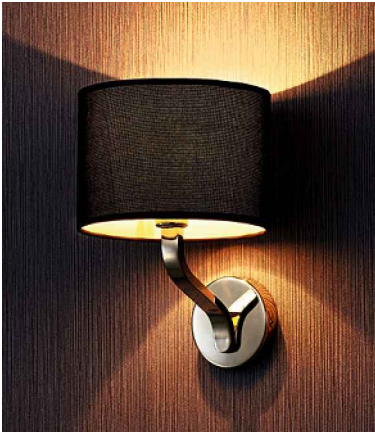

Specification Sheet

Picture:

Product size:

Name: ----- Sunday Wall Lamp
Code: ----- 1354
Finish: ----- Polished
Main Material: ---- Stainless steel
Shade Material: -- Fabric+PVC

Lamp Source: E14

Wattage: 1x40W / 1x9W

Input Voltage: 220~240 V

Lumen: 340 lm

Switch: Na

Energy Efficiency Class:

Plug: Na

Specification:

Inner Box:

Gross Weight: 8KGS