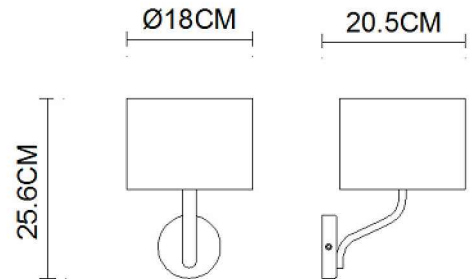

Specification Sheet

Picture:

Product size:

Name: ----- Sunday Wall Lamp
Code: ----- 1354
Finish: ----- Polished
Main Material: ---- Stainless steel
Shade Material: -- Fabric+PVC

Lamp Source: E14

Wattage: 1x40W / 1x9W

Input Voltage: 220~240 V

Lumen: 340 lm

Switch: Na

Energy Efficiency Class:

Plug: Na

Specification:

Inner Box:

Gross Weight: 8KGS

240*200*275(mm) 1pc

Net Weight: 4KGS

Outer Carton:

500*420*575(mm) 8pcs

Cable Length / Terminal Block:

Installation Instruction:

size:Ø90xH:20