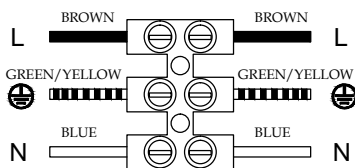

Inner Box:

Gross Weight: 9.1 KGS

170*100*175(mm) 1pc

Net Weight: 7.2 KGS

Outer Carton:

525*215*380(mm) 12pcs

Cable Length / Terminal Block: