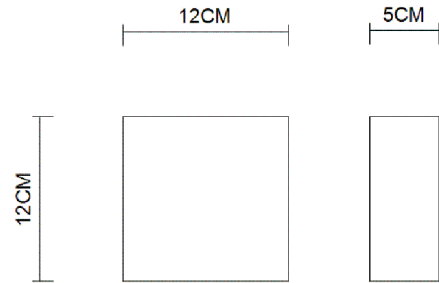

# Specification Sheet

Picture:

Name: ----- Candy Square  
Plaster Wall Lamp  
Code: ----- 1285  
Finish: ----- White  
Main Material: --- Plaster+Steel  
Shade Material: -- Plaster

Product size:

Lamp Source: LED

Wattage:  2x3W

Input Voltage: 220~240 V

Lumen: 320 lm

Switch: Na

Energy Efficiency Class: A

Plug: Na

Specification:

Inner Box:

Gross Weight: 9.1 KGS

170\*100\*175(mm) 1pc

Net Weight: 7.2 KGS

Outer Carton:

525\*215\*380(mm) 12pcs

Cable Length / Terminal Block:

Installation Instruction: