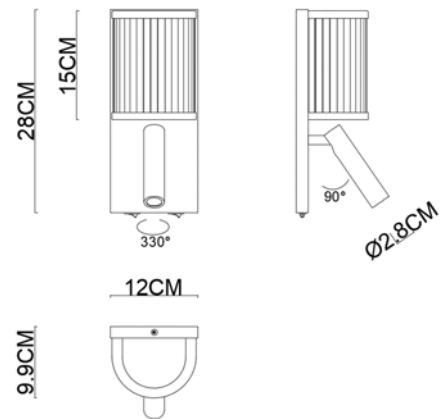

Specification Sheet

Picture:

Product size:

Name: ----- Cool
Code: ----- 1872
Finish: ----- Polished/
Chrome
Main Material: --- Stainless steel/
Aluminum
Shade Material: -- Clear Glass

Lamp Source: LED

Input Voltage: 220~240 V 50Hz/60Hz

Switch: Na

Plug: Na

Wattage: 1x5W+1x3W

Lumen: 450 lm+150lm

CRI: 80

Color Temperature: 3000K

Energy Efficiency Class: A⁺⁺ A⁺ A

Specification:

Inner Box:

180x160x345(mm) 1pc

Gross Weight: KGS

Net Weight: 1.34 KGS

Outer Carton:

365*340*745(mm) 8pcs

Cable Length / Terminal Block:

Installation Instruction: