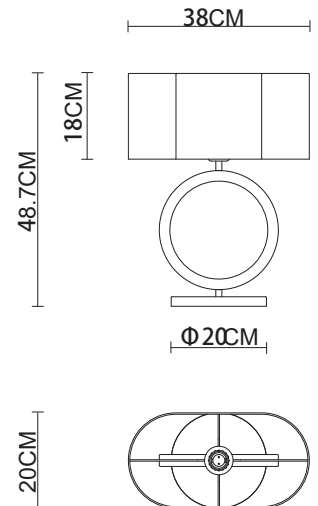

Specification Sheet

Picture:

Product size:

Name: ----- Delta Table Lamp
Code: ----- 4910
Finish: ----- Polished
Main Material: --- Stainless steel
Shade Material: -- Fabric+PVC

Lamp Source: E27

Wattage: 1x60W / 1x12W

Input Voltage: 220~240 V

Lumen: 540 lm

Switch: In-line Switch

Energy Efficiency Class:

Plug: EU

Specification:

Inner Box:

Gross Weight: KGS

435*255*450(mm) 1pc

Net Weight: KGS

Outer Carton:

530*450*930(mm) 4pcs

Installation Instruction: