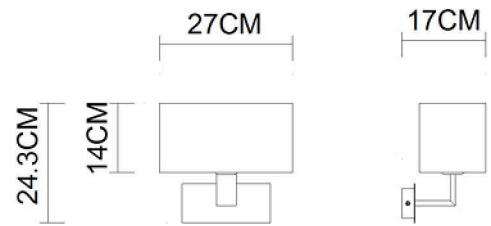

Specification Sheet

Picture:

Name: ----- Flat Wall Lamp
Code: ----- 1251
Finish: ----- Polished
Main Material: ---- Stainless steel
Shade Material: -- Fabric+PVC

Product size:

Lamp Source: E27

Wattage: 1x40W / 1x9W

Input Voltage: 220~240 V

Lumen: 340 lm

Switch: Na

Energy Efficiency Class:

Plug: Na

Specification:

Inner Box:

Gross Weight: 11KGS

300*165*385(mm) 1pc

Net Weight: 5.1KGS

Outer Carton:

680*620*410(mm) 8pcs

Cable Length / Terminal Block:

Installation Instruction:

size:160x60xH:25