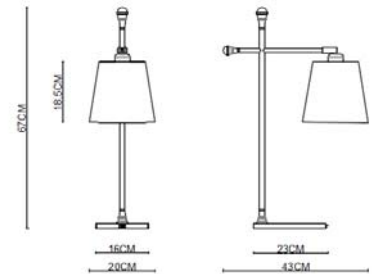

Specification Sheet

Picture:

Product size:

Name: ----- **Libra Table Lamp**

Code: ----- 4777

Finish: ----- Polished

Main Material: --- Stainless steel
+Polished Chrome

Shade Material: -- Fabric+PVC

Lamp Source: E27

Wattage:  1x60W /  1x12W

Input Voltage: 220~240 V

Lumen: 540 lm

Switch: Rocker Switch

Energy Efficiency Class:

Plug: EU

Specification:

Inner Box:

490*270*750(mm) 1pc

Gross Weight: KGS

Net Weight: KGS

Outer Carton:

560*505*780(mm) 2pcs

Installation Instruction: