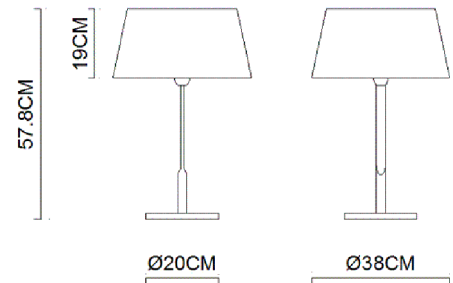

Specification Sheet

Picture:

Name: — — — Transition Table Lamp

Code: — — — 4210

Finish: — — — Polished

Main Material: — — Stainless steel

Shade Material: — Fabric+PVC

Product size:

Inner Box:

Gross Weight: 15.7 KGS

435*435*490(mm) 1pc

Net Weight: 6.4 KGS

Outer Carton:

890*450*510(mm) 2pcs

Cable Length / Terminal Block:

Installation Instruction: