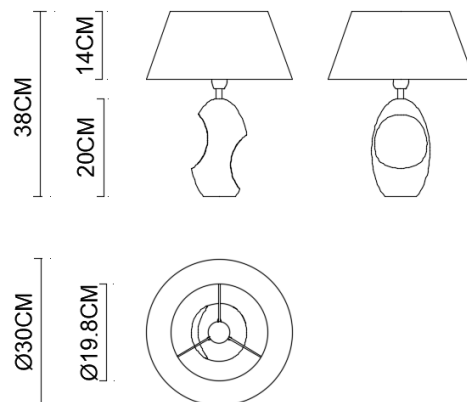

Specification Sheet

Picture:

Product size:

Name: ----- Eclipse Table Lamp

Code: ----- 4165

Finish: ----- Polished

Main Material: --- Stainless steel

Shade Material: -- Fabric+PVC

Lamp Source: E14

Wattage: 1x40W / 1x9W

Input Voltage: 220~240 V

Lumen: 340 lm

Switch: In-line Switch

Energy Efficiency Class:

Plug: EU

Specification:

Inner Box:

Gross Weight: 21.1 KGS

350*350*325(mm) 1pc

Net Weight: 11.2 KGS

Outer Carton:

715*715*675(mm) 8pcs

Installation Instruction: