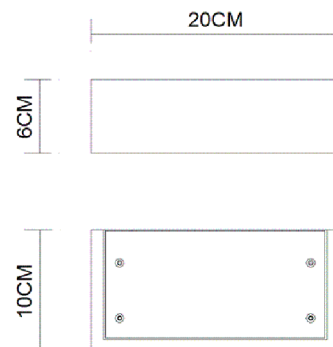

# Specification Sheet

Picture:

Product size:

Name: ----- Glow 200 Plaster  
Wall Lamp

Code: ----- 1407

Finish: ----- White

Main Material: ---- Plaster+Steel

Shade Material: -- Plaster

Lamp Source: E14

Wattage: 1x40W / 1x9W

Input Voltage: 220~240 V

Lumen: 340 lm

Switch: Na

Energy Efficiency Class:

Plug: Na

Specification:

Inner Box:

260\*120\*165(mm) 1pc

Gross Weight: KGS

Net Weight: KGS

Outer Carton:

495\*275\*525(mm) 12pcs

Cable Length / Terminal Block:

Installation Instruction: