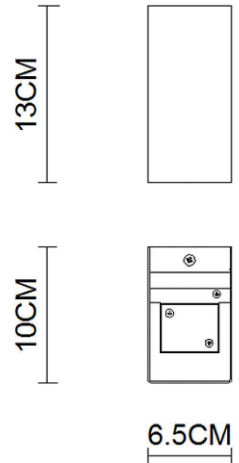

Specification Sheet

Picture:

Name: ----- Luster LED Square Wall Lamp
Code: ----- 1458
Finish: ----- Black+Silver/
White+Gold
Main Material: --- Aluminium
Shade Material: -- Aluminium

Product size:

Lamp Source: LED

Wattage:  2x3W

Input Voltage: 220~240 V

Lumen: 320 lm

Switch: Na

Energy Efficiency Class: A

Plug: Na

Specification:

Inner Box:

Gross Weight: 7KGS

115*80*150(mm) 1pc

Net Weight: 5.6KGS

Outer Carton:

260*250*330(mm) 12pcs

Cable Length / Terminal Block:

Installation Instruction:

size:90x59xH:20