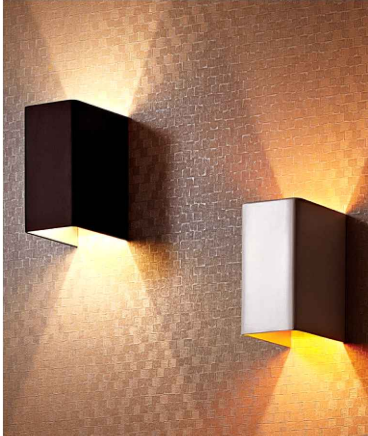

Specification Sheet

Picture:

Name: ----- Luster LED Square Wall Lamp
Code: ----- 1458
Finish: ----- Black+Silver/
White+Gold
Main Material: --- Aluminium
Shade Material: -- Aluminium

Product size:

Lamp Source: LED

Wattage:  2x3W

Input Voltage: 220~240 V

Lumen: 320 lm

Switch: Na

Energy Efficiency Class: A

Plug: Na

Specification:

Inner Box: