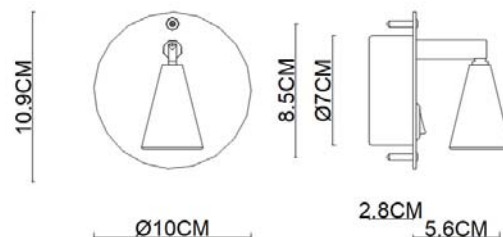

# Specification Sheet

Picture:

Name: ----- Babbie Big Recessed Round+Knuckle Joint Wall Lamp

Code: ----- 1757

Finish: ----- Polished+Chrome

Main Material: --- Stainless steel

Shade Material: -- Aluminium

Product size:

Lamp Source: LED

Wattage: 1xMax1W

Input Voltage: 220~240 V

Lumen: 85 lm

Switch: Rocker

Energy Efficiency Class:Class 1

Plug: Na

Specification:

IP20

Inner Box:

140\*140\*130(mm) 1pc

Gross Weight: KGS

Net Weight: KGS

Outer Carton:

300\*300\*680(mm) 20pcs

Open the hole in the fixing board  
size:Ø7CM