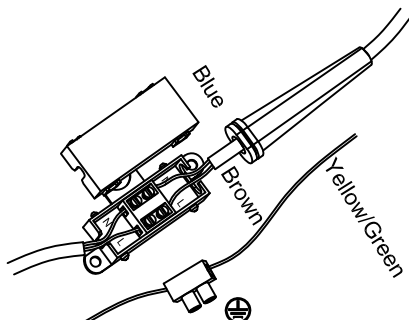

# Specification Sheet

Picture:

Name: ----- Babbie Big Recessed Round+Knuckle Joint Wall Lamp

Code: ----- 1757

Finish: ----- Polished+Chrome

Main Material: --- Stainless steel

Shade Material: -- Aluminium

Product size:

IP20

Inner Box:

140\*140\*130(mm) 1pc

Gross Weight: KGS

Net Weight: KGS

Outer Carton:

300\*300\*680(mm) 20pcs

Open the hole in the fixing board  
size:Ø7CM

Cable Length / Terminal Block:

This product must be earthed

Installation Instruction: