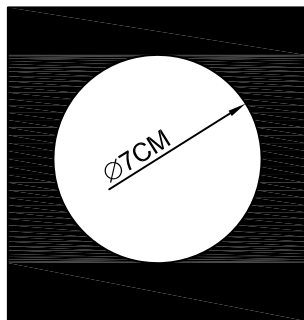

# Specification Sheet

Picture:

Name: ----- Babbie Big Recessed Round+Knuckle Joint Wall Lamp

Code: ----- 1757

Finish: ----- Polished+Chrome

Main Material: --- Stainless steel

Shade Material: -- Aluminium

Product size:

IP20

Inner Box:

140\*140\*130(mm) 1pc

Gross Weight: KGS

Net Weight: KGS

Outer Carton:

300\*300\*680(mm) 20pcs

Open the hole in the fixing board  
size:Ø7CM