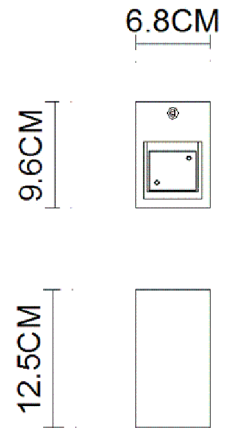

Specification Sheet

Picture:

Product size:

Name: ----- Ray LED Square
Plaster Wall Lamp
Code: ----- 1461
Finish: ----- White
Main Material: --- Plaster+Steel
Shade Material: -- Plaster

Lamp Source: LED

Wattage:  2x3W

Input Voltage: 220~240 V

Lumen: 320 lm

Switch: Na

Energy Efficiency Class: A

Plug: Na

Specification:

Inner Box:

145*120*180(mm) 1pc

Gross Weight: 10.4 KGS

Net Weight: 8 KGS

Outer Carton:

450*255*390(mm) 12pcs

Cable Length / Terminal Block:

Installation Instruction: