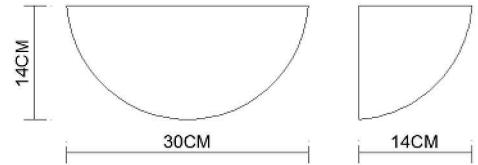

# Specification Sheet

Picture:

Name: ----- Nest Large Plaster Wall Lamp  
Code: ----- 1412  
Finish: ----- White  
Main Material: --- Plaster+Steel  
Shade Material: -- Plaster

Product size:

Lamp Source: E14

Gross Weight: KGS

360\*200\*200(mm) 1pc

Net Weight: KGS

Outer Carton:

420\*380\*430(mm) 4pcs

Cable Length / Terminal Block:

Installation Instruction: