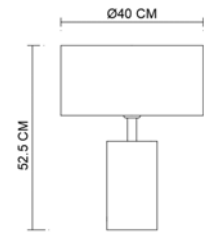

# Specification Sheet

Picture:

Product size:

Name: ----- Solid Round Small  
Table Lamp

Code: ----- 4697

Finish: ----- Polished

Main Material: --- Stainless steel

Shade Material: -- Fabric+PVC

IP20

Inner Box:

435\*435\*435(mm) 1pc

Gross Weight: KGS

Net Weight: KGS

Outer Carton:

890\*450\*455(mm) 2pcs

Installation Instruction: