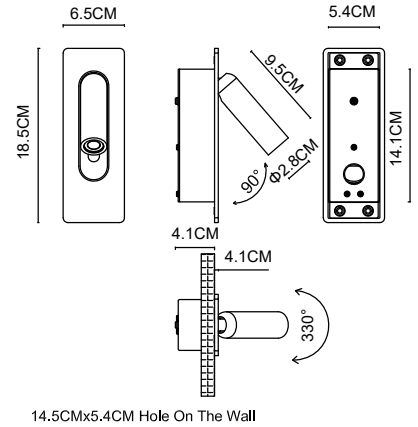

# Specification Sheet

Picture:

Name: ----- Page Recessed Wall Lamp  
Code: ----- 1884  
Finish: ----- Chrome / Brushed  
/ Bronze / Black / White /  
Gold Brushed /Copper Brushed /  
Bronze+Gold Brushed  
Main Material: - Steel + Aluminium

Product size:

Lamp Source: LED

Wattage: 1x3W Max

Input Voltage: 220~240 V

Lumen: 180 lm

Switch: Na

CRI80 3000K Driver incl.

Plug: Na

Specification:

Inner Box:

Gross Weight: KGS

100x100x225(mm) 1pc

Net Weight: KGS

Outer Carton:

425x220x475(mm) 16pcs

Cable Length / Terminal Block: