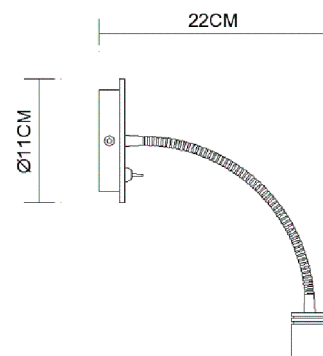

# Specification Sheet

Picture:

Product size:

Name: ----- Simple With Switch Wall Lamp  
Code: ----- 1390  
Finish: ----- Polished  
Main Material: -- Stainless steel+Steel  
Shade Material: -- Aluminium

Lamp Source: LED

Wattage:  1x3W

Input Voltage: 220~240 V

Lumen: 160 lm

Switch: Micro Switch

Energy Efficiency Class: A

Plug: Na

Specification:

IP20

Inner Box:

Gross Weight: 10.5 KGS

210\*140\*145(mm) 1pc

Net Weight: 6.4 KGS

Outer Carton:

580\*225\*610(mm) 16pcs

Cable Length / Terminal Block:

Installation Instruction: