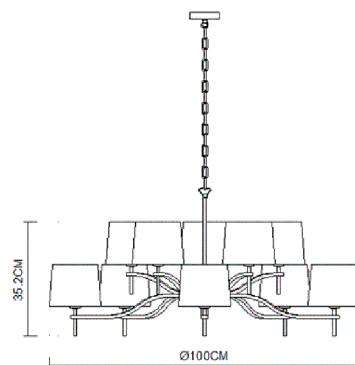

Specification Sheet

Picture:

Product size:

Name: ----- Grace 10 pendant
Code: ----- 3340
Finish: ----- Polished
Main Material: --- Stainless steel
+ Steel
Shade Material: -- Fabric+PVC

Lamp Source: E14

Wattage: 10x40W / 10x9W

Input Voltage: 220~240 V

Lumen: 3400 lm

Switch: Na

Energy Efficiency Class:

Plug: Na

Specification:

IP20

Inner Box:

Gross Weight: 20.9KGS

895*855*335(mm) 1pc

Net Weight: 7KGS

Outer Carton:

915*875*700(mm) 2pcs

Cable Length / Terminal Block:

Installation Instruction: