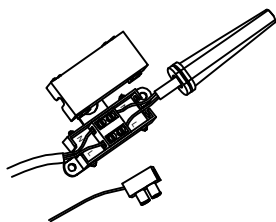

Specification Sheet

Picture:

Product size:

Name: ----- Grace 10 pendant
Code: ----- 3340
Finish: ----- Polished
Main Material: --- Stainless steel
+ Steel
Shade Material: -- Fabric+PVC

Lamp Source: E14

Wattage: 10x40W / 10x9W

Gross Weight: 20.9KGS

895*855*335(mm) 1pc

Net Weight: 7KGS

Outer Carton:

915*875*700(mm) 2pcs

Cable Length / Terminal Block:

Installation Instruction: