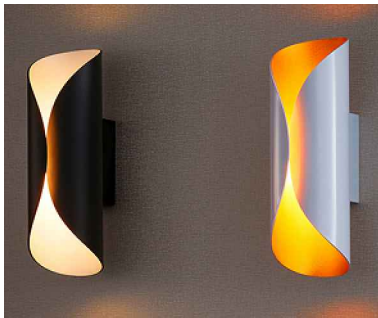

Specification Sheet

Picture:

Product size:

Name: ----- Tache Wall Lamp
Code: ----- 1615
Finish: ----- Black+Silver/
White+Gold
Main Material: --- Aluminium+Steel
Shade Material: -- Aluminium

Lamp Source: G9

Wattage:  1x33W

Input Voltage: 220~240 V

Lumen: 480 lm

Switch: Na

Energy Efficiency Class: C

Plug: Na

Specification:

Inner Box: