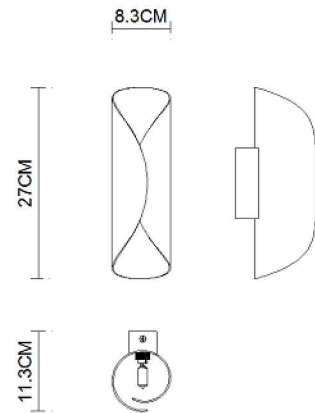

Specification Sheet

Picture:

Product size:

Name: ----- Tache Wall Lamp
Code: ----- 1615
Finish: ----- Black+Silver/
White+Gold
Main Material: --- Aluminium+Steel
Shade Material: -- Aluminium

Lamp Source: G9

Wattage:  1x33W

Input Voltage: 220~240 V

Lumen: 480 lm

Switch: Na

Energy Efficiency Class: C

Plug: Na

Specification:

Inner Box:

Gross Weight: KGS

175*145*335(mm) 1pc

Net Weight: KGS

Outer Carton:

600*370*360(mm) 8pcs

Cable Length / Terminal Block:

Installation Instruction:

size:100*40xH:27