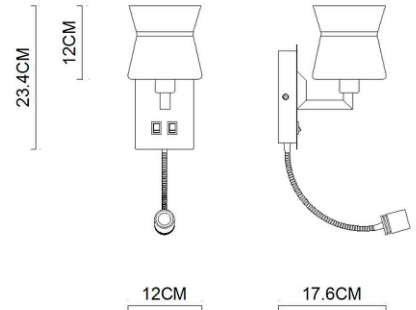

Specification Sheet

Picture:

Product size:

Name: ----- Corolla Wall Lamp

Code: ----- 1191

Finish: ----- Polished+Opal

Main Material: -- Stainless steel

Shade Material: -- Opal Glass

Lamp Source: E14+LED

Wattage: 1x40W / 1x9W + 1x1W

Input Voltage: 220~240 V

Lumen: 340lm

Switch: Rocker Switch

Energy Efficiency Class:

Plug: Na

Specification:

Inner Box:

Gross Weight: 19.8KGS

330*255*185(mm) 1pc

Net Weight: 11.5 KGS

Outer Carton:

680*530*580(mm) 12pcs

Cable Length / Terminal Block:

Installation Instruction:

size:150*80*30