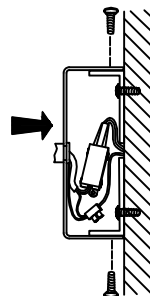

Specification Sheet

Picture:

Product size:

Name: ----- Corolla Wall Lamp

Code: ----- 1191

Finish: ----- Polished+Opal

Main Material: -- Stainless steel

Shade Material: -- Opal Glass

Inner Box:

Gross Weight: 19.8KGS

330*255*185(mm) 1pc

Net Weight: 11.5 KGS

Outer Carton:

680*530*580(mm) 12pcs

Cable Length / Terminal Block:

Installation Instruction:

size:150*80*30