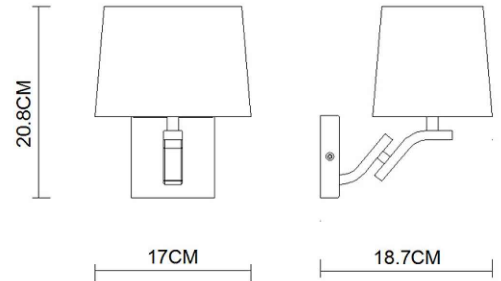

# Specification Sheet

Picture:

Product size:

Name: ----- Logic Wall Lamp  
Code: ----- 1367  
Finish: ----- Polished  
Main Material: --- Stainless steel  
Shade Material: -- Fabric+PVC

Lamp Source: E14

Wattage: 1x40W / 1x9W

Input Voltage: 220~240 V

Lumen: 340 lm

Switch: Na

Energy Efficiency Class:

Plug: Na

Specification:

Inner Box:

Gross Weight: 11.26KGS

245\*230\*260(mm) 1pc

Net Weight: 8.4KGS

Outer Carton:

520\*490\*810(mm) 12pcs

Cable Length / Terminal Block:

Installation Instruction:

size:90\*90\*20