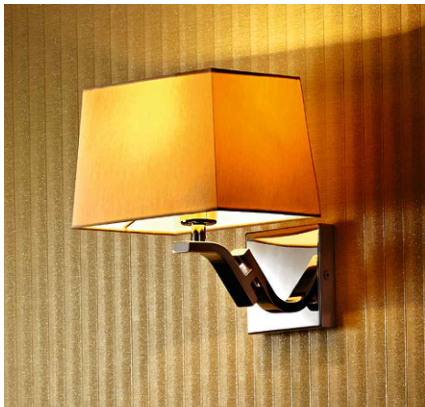

# Specification Sheet

Picture:

Product size:

Name: ----- Logic Wall Lamp  
Code: ----- 1367  
Finish: ----- Polished  
Main Material: --- Stainless steel  
Shade Material: -- Fabric+PVC

Lamp Source: E14

Wattage: 1x40W / 1x9W

Input Voltage: 220~240 V

Lumen: 340 lm

Switch: Na

Energy Efficiency Class:

Plug: Na

Specification:

Inner Box:

Gross Weight: 11.26KGS