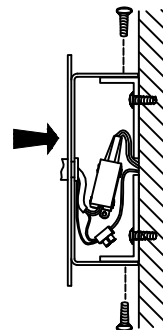

Specification Sheet

Picture:

Name: — — — Transition Wall Lamp

Code: — — — 1214

Finish: — — — Polished

Main Material: — — Stainless steel

Shade Material: — Fabric+PVC

Product size:

Inner Box:

Gross Weight: 7.5 KGS

285*235*160(mm) 1pc

Net Weight: 2.5 KGS

Outer Carton:

590*490*345(mm) 8pcs

Cable Length / Terminal Block:

Installation Instruction:

size: Ø90xH:20