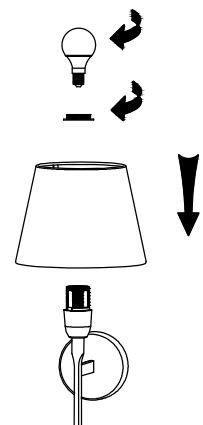

Specification Sheet

Picture:

Name: — — — Transition Wall Lamp

Code: — — — 1214

Finish: — — — Polished

Main Material: — — Stainless steel

Shade Material: — Fabric+PVC

Product size:

Inner Box:

Gross Weight: 7.5 KGS

285*235*160(mm) 1pc

Net Weight: 2.5 KGS

Outer Carton:

590*490*345(mm) 8pcs

Cable Length / Terminal Block:

Installation Instruction:

size: Ø90xH:20