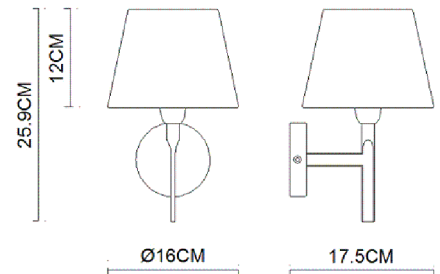

Specification Sheet

Picture:

Name: — — — Transition Wall Lamp

Code: — — — 1214

Finish: — — — Polished

Main Material: — — Stainless steel

Shade Material: — Fabric+PVC

Product size:

Inner Box:

Gross Weight: 7.5 KGS

285*235*160(mm) 1pc

Net Weight: 2.5 KGS

Outer Carton:

590*490*345(mm) 8pcs

Cable Length / Terminal Block:

Installation Instruction:

size: Ø90xH:20