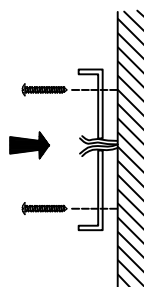

Specification Sheet

Picture:

Name: — — — Transition Wall Lamp

Code: — — — 1214

Finish: — — — Polished

Main Material: — — Stainless steel

Shade Material: — Fabric+PVC

Product size:

Inner Box:

Gross Weight: 7.5 KGS

285*235*160(mm) 1pc

Net Weight: 2.5 KGS

Outer Carton:

590*490*345(mm) 8pcs

Cable Length / Terminal Block:

Installation Instruction:

size: Ø90xH:20