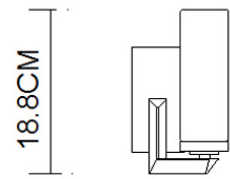

Product size:

11.1CM

Name: ----- Profile Wall Lamp -Left

Code: ----- 1370

Finish: ----- Polished+Opal

Main Material: --- Stainless steel

Shade Material: -- Opal Glass