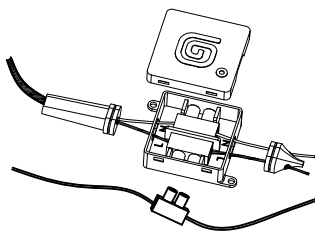

Specification Sheet

Picture:

Product size:

11.1CM

Name: ----- Profile Wall Lamp -Left

Code: ----- 1370

Finish: ----- Polished+Opal

Main Material: --- Stainless steel

Specification:

IP44

Inner Box:

Gross Weight: 18.2KGS

240*130*215(mm) 1pc

Net Weight: 14.4KGS

Outer Carton:

500*410*450(mm) 12pcs

Cable Length / Terminal Block:

Installation Instruction:

size:80x52xH:21