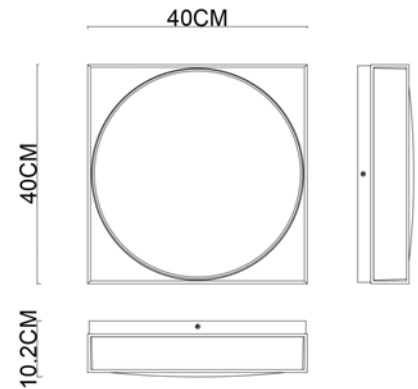

Specification Sheet

Picture:

Product size:

Name: ----- 4D
Code: ----- 3865
Finish: ----- Polished
Main Material: --- Stainless steel
Shade Material: -- Opal Glass

Lamp Source: LED

Wattage: 1x16W

Input Voltage: 220~240 V 50Hz/60Hz

Lumen: 1280lm

Switch: Na

CRI: 80

Plug: Na

Color Temperature: 3000K

Energy Efficiency Class: A⁺⁺ A⁺ A

Specification:

Inner Box:

450x450x160(mm) 1pc

Gross Weight: KGS

Net Weight: 3.9 KGS

Outer Carton:

470*470*665(mm) 4pcs

Cable Length / Terminal Block:

Installation Instruction: