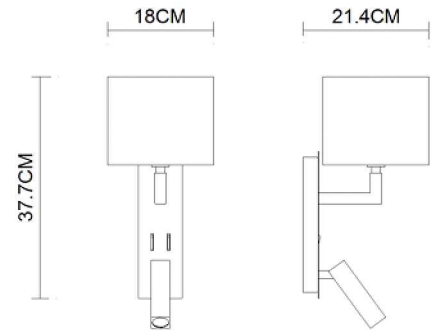

# Specification Sheet

Picture:

Product size:

Name: ----- Spruce LED Wall Lamp  
Code: ----- 1640  
Finish: ----- Polished  
Main Material: --- Stainless steel  
+ Aluminium  
Shade Material: -- Fabric+PVC

Lamp Source: E14+LED

Wattage: 1x40W / 1x9W + 1x3W

Input Voltage: 220~240 V

Lumen: 340 lm

Switch: Rocker Switch

Energy Efficiency Class:

Plug: Na

Specification:

Inner Box:

Gross Weight: KGS

325\*200\*265(mm) 1pc

Net Weight: KGS

Outer Carton:

670\*420\*560(mm) 8pcs

Cable Length / Terminal Block:

Installation Instruction:

size:230x55xH:25