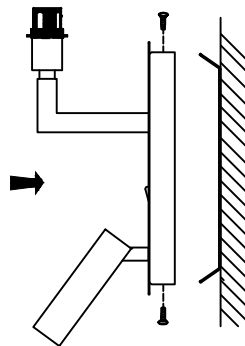

# Specification Sheet

Picture:

Product size:

Name: ----- Spruce LED Wall Lamp  
Code: ----- 1640  
Finish: ----- Polished  
Main Material: --- Stainless steel  
+ Aluminium  
Shade Material: -- Fabric+PVC

Inner Box:

Gross Weight: KGS

325\*200\*265(mm) 1pc

Net Weight: KGS

Outer Carton:

670\*420\*560(mm) 8pcs

Cable Length / Terminal Block:

Installation Instruction:

size:230x55xH:25