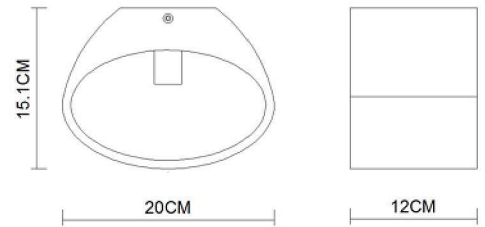

Specification Sheet

Picture:

Name: ----- Arc Large Plaster Wall Lamp

Code: ----- 1269

Finish: ----- White

Main Material: --- Plaster+Steel

Shade Material: -- Plaster

Product size:

Lamp Source: E14

Wattage: 1x40W / 1x9W

Input Voltage: 220~240 V

Lumen: 340 lm

Switch: Na

Energy Efficiency Class:

Plug: Na

Specification:

Inner Box:

Gross Weight: 15.9KGS

265*215*185(mm) 1pc

Net Weight: 12.8KGS

Outer Carton:

500*450*400(mm) 8pcs

Cable Length / Terminal Block:

Installation Instruction: