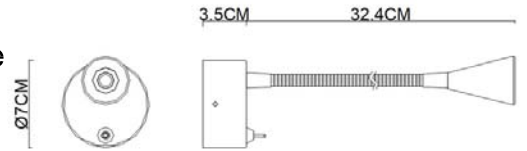

Specification Sheet

Picture:

Name: ----- Babbie Round+Hose
Wall Lamp

Code: ----- 1761

Finish: ----- Polished+Chrome

Main Material: --- Stainless steel

Shade Material: -- Aluminium

Product size:

IP20

Inner Box:

Gross Weight: KGS

100x100x420(mm) 1pc

Net Weight: KGS

Outer Carton:

530*220*445(mm) 20pcs

Cable Length / Terminal Block: