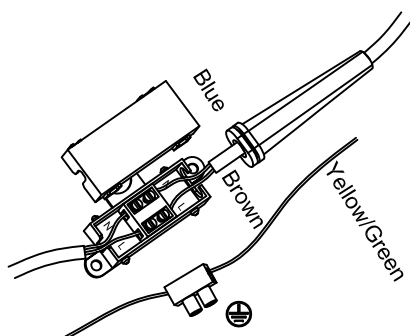

Specification Sheet

Picture:

Name: ----- Babbie Round+Hose
Wall Lamp

Code: ----- 1761

Finish: ----- Polished+Chrome

Main Material: --- Stainless steel

Shade Material: -- Aluminium

Product size:

IP20

Inner Box:

Gross Weight: KGS

100x100x420(mm) 1pc

Net Weight: KGS

Outer Carton:

530*220*445(mm) 20pcs

Cable Length / Terminal Block:

This product must be earthed

Installation Instruction: