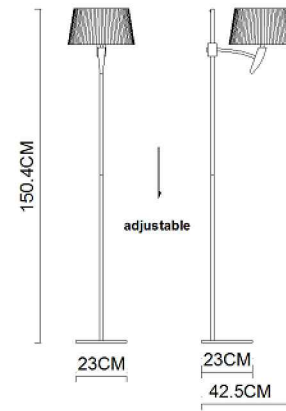

# Specification Sheet

Picture:

Product size:

Name: ----- Fly Floor Lamp  
Code: ----- 5086  
Finish: ----- Polished  
Main Material: --- Stainless steel  
Shade Material: -- Fabric+PVC

Lamp Source: E27

Wattage: 1x60W / 1x12W

Input Voltage: 220~240 V

Lumen: 540 lm

Switch: Foot Switch

Energy Efficiency Class:

Plug: EU

Specification:

Inner Box:

Gross Weight: 14.8KGS

840\*410\*275(mm) 1pc

Net Weight: 9.8KGS

Outer Carton:

855\*425\*580(mm) 2pcs

Installation Instruction: