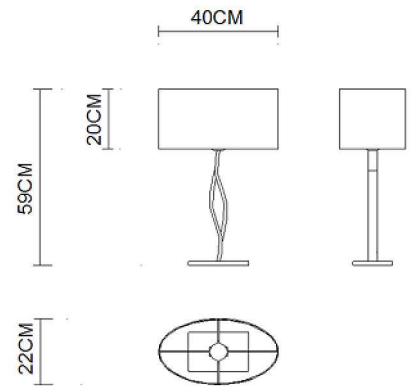

# Specification Sheet

Picture:

Product size:

Name: ----- Fusion Table Lamp

Code: ----- 4264

Finish: ----- Polished

Main Material: --- Stainless steel

Shade Material: -- Fabric+PVC

Lamp Source: E27

Wattage: 1x60W / 1x12W

Input Voltage: 220~240 V

Lumen: 540 lm

Switch: In-line Switch

Energy Efficiency Class:

Plug: EU

Specification:

Inner Box:

Gross Weight: 7.5KGS

455\*265\*525(mm) 1pc

Net Weight: 4.1KGS

Outer Carton:

550\*475\*550(mm) 2pcs

Installation Instruction: