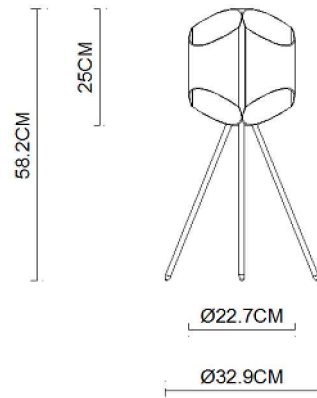

Specification Sheet

Picture:

Product size:

Name: ----- Section Table Lamp
Code: ----- 4002
Finish: ----- Black+Silver/
White+Gold
Main Material: --- Aluminium+Steel
Shade Material: -- Aluminium

Lamp Source: G9

Wattage:  3x33W

Input Voltage: 220~240 V

Lumen: 1440 lm

Switch: Dimmer Switch

Energy Efficiency Class: C

Plug: EU

Specification:

Inner Box:

Gross Weight: 14.4KGS

320*280*340(mm) 1pc

Net Weight: 9.6KGS

Outer Carton:

580*340*710(mm) 4pcs

Installation Instruction: