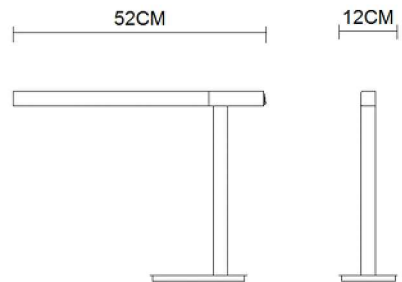

Specification Sheet

Picture:

Product size:

Name: ----- Ideal Table Lamp

Code: ----- 4486

Finish: ----- Polished

Main Material: --- Stainless steel

Shade Material: -- Stainless steel

Lamp Source: LED

Wattage:  4.8W

Input Voltage: 220~240 V

Lumen: lm

Switch: Rocker Switch

Energy Efficiency Class: A

Plug: EU

Specification:

IP20

Inner Box:

580*185*440(mm) 1pc

Gross Weight: 19.6KGS

Net Weight: 12.56KGS

Outer Carton:

765*595*470(mm) 4pcs
