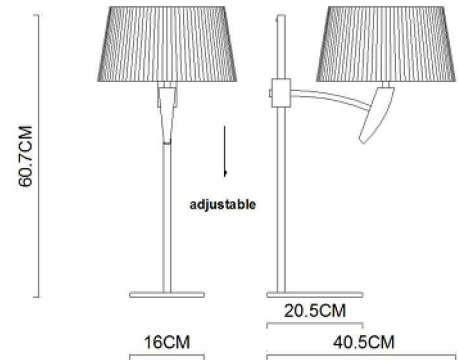

# Specification Sheet

Picture:

Name: ----- Fly Table Lamp  
Code: ----- 4085  
Finish: ----- Polished  
Main Material: --- Stainless steel  
Shade Material: -- Fabric+PVC

Product size:

Lamp Source: E27

Wattage:  1x60W /  1x12W

Input Voltage: 220~240 V

Lumen: 540 lm

Switch: In-line Switch

Energy Efficiency Class:

Plug: EU

Specification:

Inner Box:

Gross Weight: 9.96KGS

410\*195\*665(mm) 1pc

Net Weight: 6KGS

Outer Carton:

430\*410\*690(mm) 2pcs

Installation Instruction: