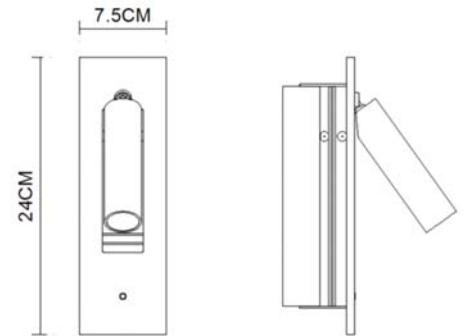

Specification Sheet

Picture:

Product size:

Name: ----- Dida Round Recessed Wall Lamp+Switch
Code: ----- 1667
Finish: ----- Polished
Main Material: --- Stainless steel + Aluminium
Shade Material: -- Aluminium

Lamp Source: LED
Input Voltage: 220~240 V
Switch: Micro Switch
Plug: Na
Wattage:  1x3W
Lumen: 121 lm
Energy Efficiency Class: A

Specification:

Inner Box: Gross Weight: KGS
105*100*290(mm) 1pc
Outer Carton: Net Weight: KGS
420*230*320(mm) 8pcs

Cable Length / Terminal Block:

Installation Instruction:

5.7CMx20CM Hole On The Wall

size:75x240xH:7