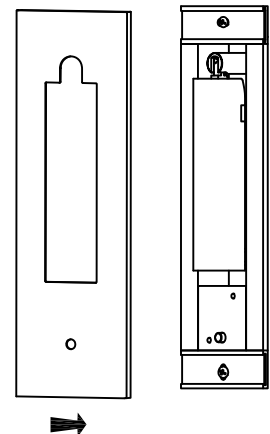

Specification Sheet

Picture:

Product size:

Name: ----- Dida Round Recessed Wall Lamp+Switch
Code: ----- 1667
Finish: ----- Polished
Main Material: --- Stainless steel + Aluminium
Shade Material: -- Aluminium

Lamp Source: LED
Input Voltage: 220~240 V
Switch: Micro Switch
Plug: Na
Wattage:  1x3W
Lumen: 121 lm
Energy Efficiency Class: A

Specification:

Inner Box: Gross Weight: KGS
105*100*290(mm) 1pc
Outer Carton: Net Weight: KGS
420*230*320(mm) 8pcs

Cable Length / Terminal Block:

Installation Instruction:

5.7CMx20CM Hole On The Wall

size:75x240xH:7