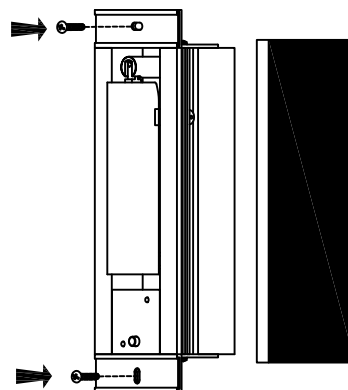

Specification Sheet

Picture:

Product size:

Name: ----- Dida Round Recessed Wall Lamp+Switch
Code: ----- 1667
Finish: ----- Polished
Main Material: --- Stainless steel + Aluminium
Shade Material: -- Aluminium

Lamp Source: LED
Input Voltage: 220~240 V
Switch: Micro Switch
Plug: Na
Wattage:  1x3W
Lumen: 121 lm
Energy Efficiency Class: A

Specification:

Inner Box: Gross Weight: KGS
105*100*290(mm) 1pc
Outer Carton: Net Weight: KGS
420*230*320(mm) 8pcs

Cable Length / Terminal Block:

Installation Instruction:

5.7CMx20CM Hole On The Wall

size:75x240xH:7