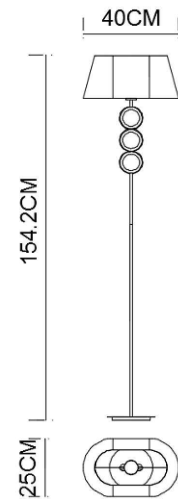

# Specification Sheet

Picture:

Product size:

Name: ----- Napoleon 3 Floor Lamp

Code: ----- 5060

Finish: ----- Polished

Main Material: --- Stainless steel

Shade Material: -- Fireproof Paper

Lamp Source: E27

Wattage:  1x60W /  1x12W

Input Voltage: 220~240 V

Lumen: 540 lm

Switch: Foot switch

Energy Efficiency Class:

Plug: EU

Specification:

Inner Box:

Gross Weight: 11KGS

810\*300\*280(mm) 1pc

Net Weight: 6.8KGS

Outer Carton:

825\*315\*590(mm) 2pcs

Installation Instruction: