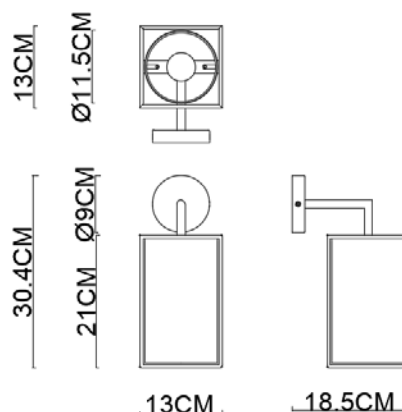

# Specification Sheet

Picture:

Product size:

Name: ----- Glim Wall Lamp  
Code: ----- 1879  
Finish: ----- Polished  
Main Material: --- Stainless steel  
Shade Material: -- Fabric+PVC

Lamp Source: E27

Wattage: 1x40W / 1x9W

Input Voltage: 220~240 V

Lumen: 340 lm

Switch: Na

Energy Efficiency Class:

Plug: Na

Specification:

IP20

Inner Box:

Gross Weight: KGS

320\*260\*380(mm) 1pc

Net Weight: 0.79 KGS

Outer Carton:

660\*540\*790(mm) 8pcs

Cable Length / Terminal Block:

Installation Instruction:

size:Ø90xH:20